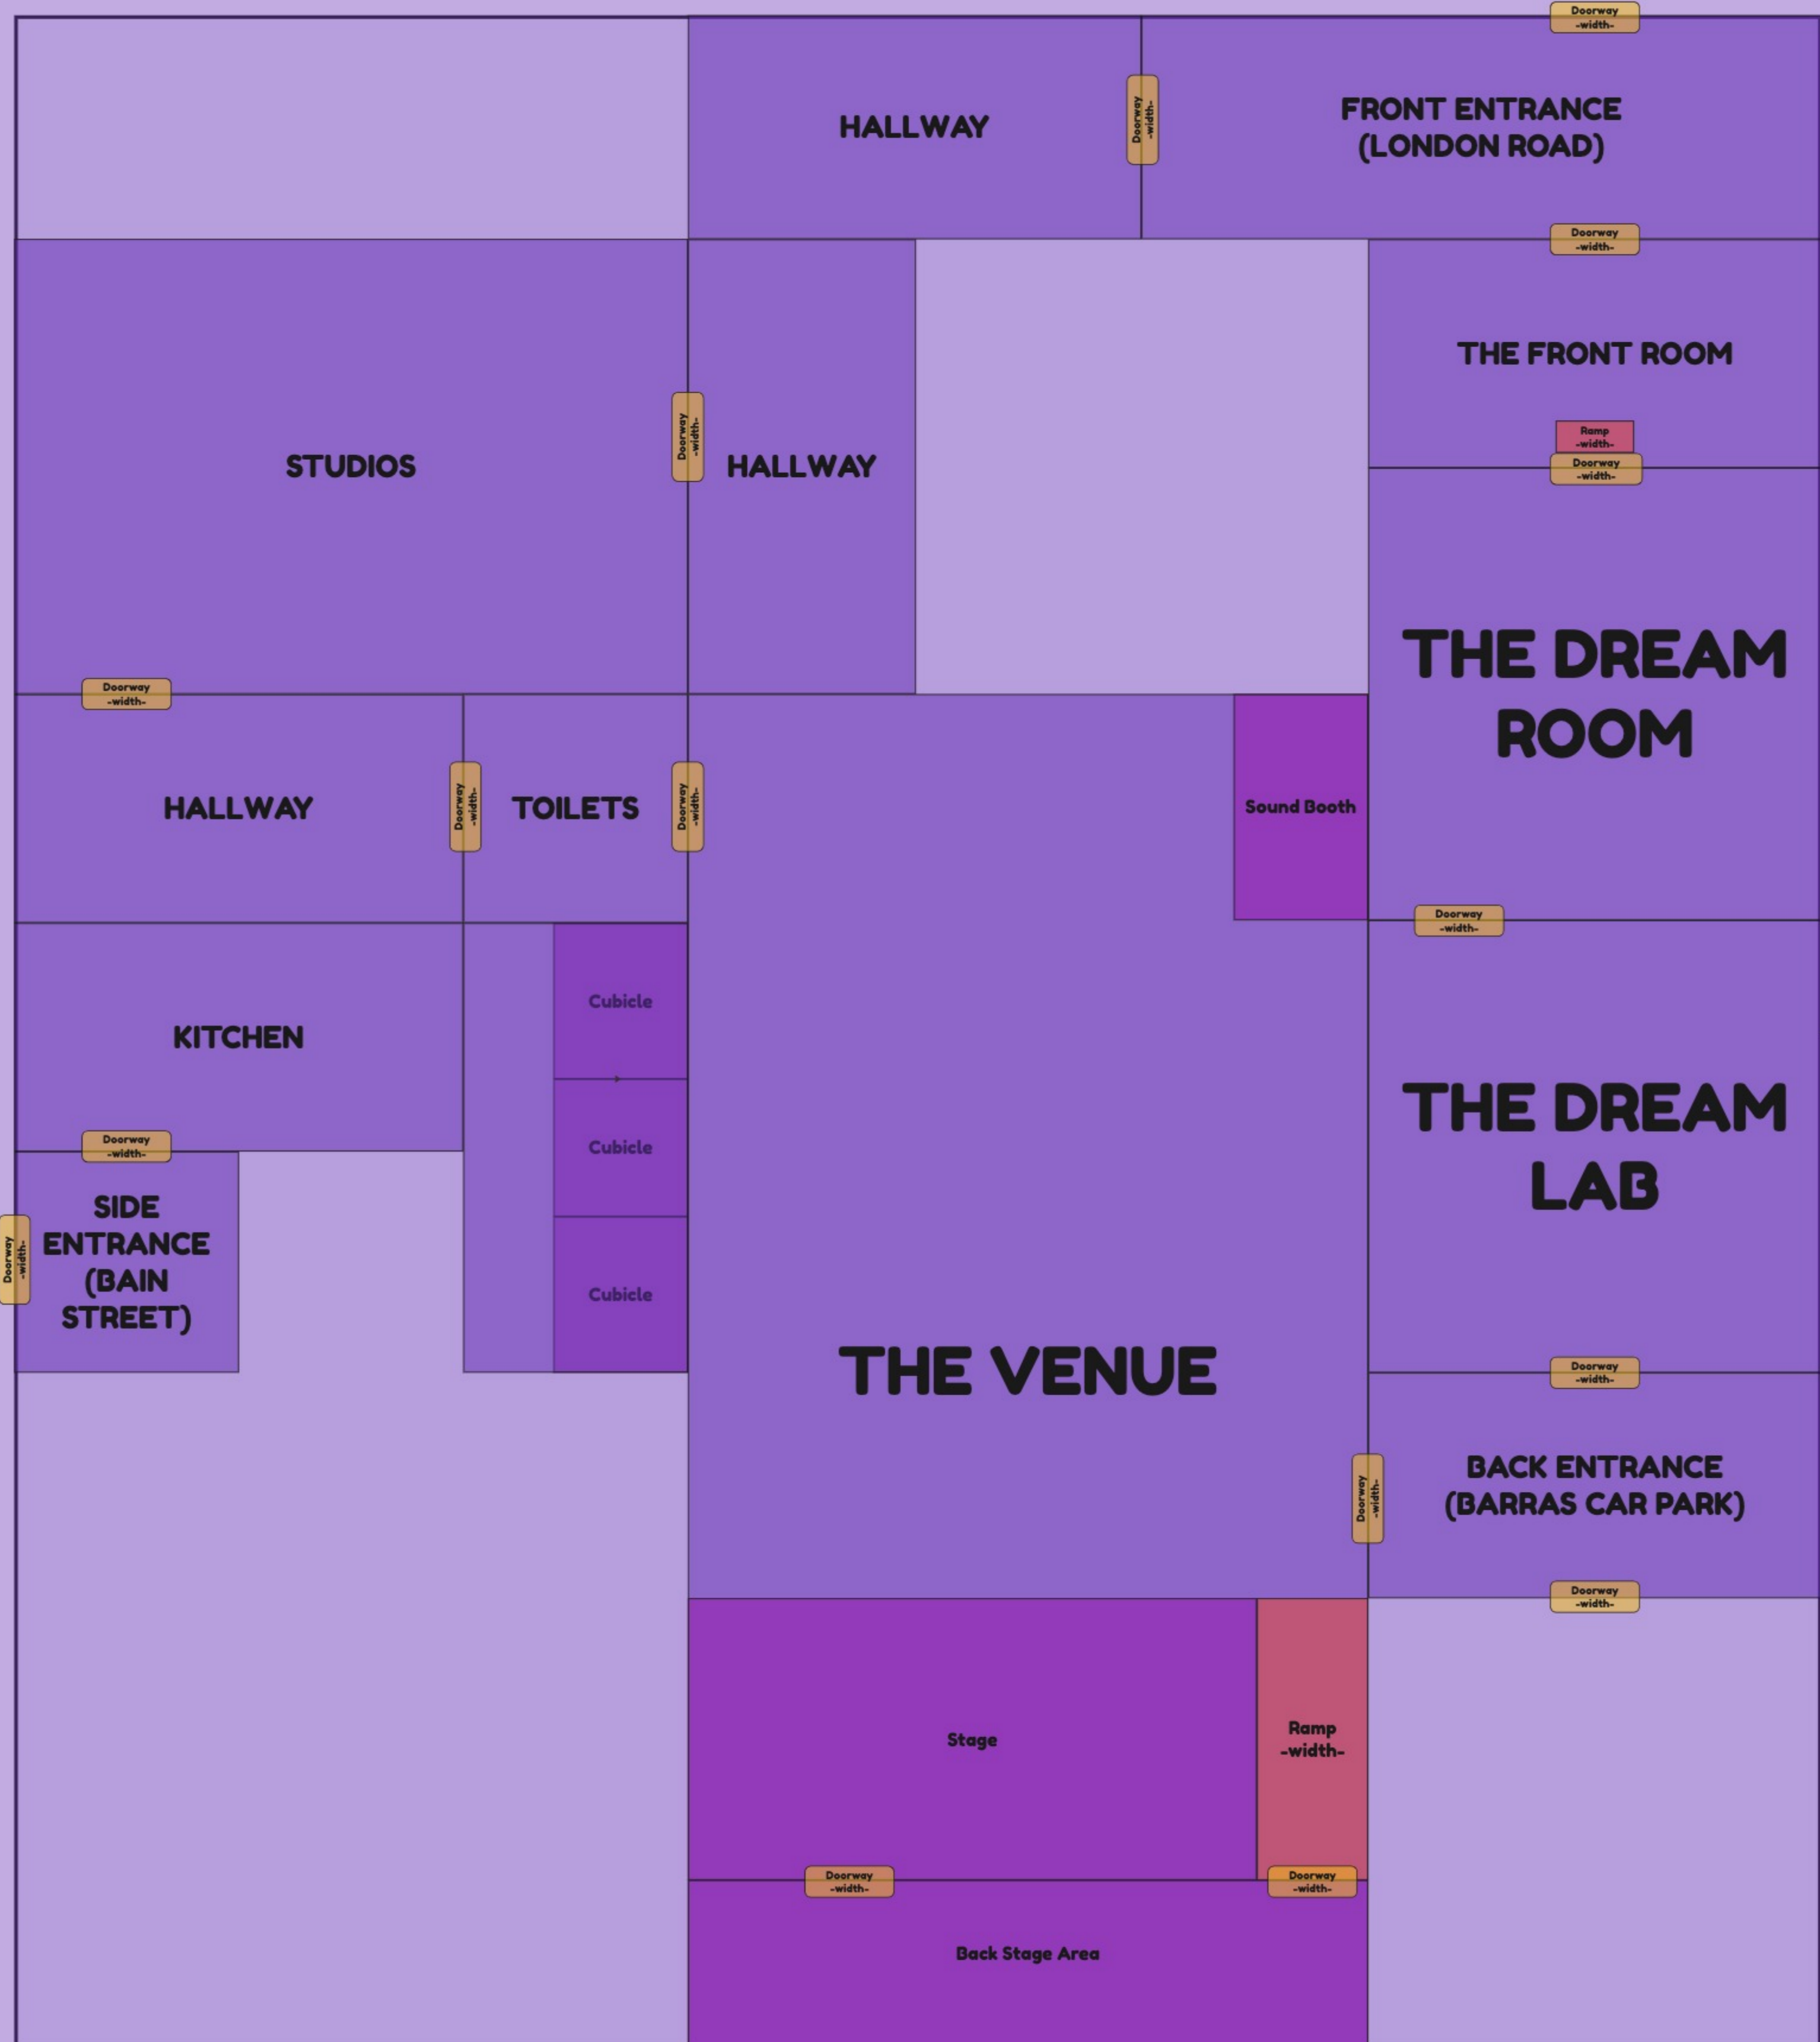

# LONDON ROAD

# BAIN STREET

# STEVENSONS STREET

MEASUREMENTS	DOOR SIZE	ROOM SIZE	DOOR SIZE
<b>FRONT ENTRANCE</b>	<p>London Rd Main Door Height: 215cm</p> <p>London Rd Main Door Width: 90cm</p> <p>Wheelchair Access: "NO"</p>		
<b>SIDE ENTRANCE</b>	<p>Bane Street Main Door Height: 215cm</p> <p>Bane Street Main Door Width: 90cm</p> <p>Wheelchair Access: "YES"</p>		
<b>BACK ENTRANCE</b>	<p>Car Park Door Width: 90cm</p> <p>Car Park Door Height: 190cm</p> <p>Wheelchair Access: "YES"</p>		
<b>THE FRONT ROOM</b>	<p>Front Room Door Height: 208cm</p> <p>Front Room Door Width: 88cm</p> <p>Wheelchair Access: "YES"</p>	<p>Front Room Breadth: 393cm</p> <p>Front Room Length: 567cm</p> <p>Front Room Height: 225cm</p>	
<b>THE DREAM ROOM</b>	<p>Dream Room/Front Door Height: 206cm</p> <p>Dream Room/Front Door Width: 85cm</p> <p>Wheelchair Access: "YES"</p>	<p>Dream Room Length: 565cm</p> <p>Dream Room Breadth: 560cm</p> <p>Dream Room Height: 206cm</p> <p>(Under Projector) Height: 186cm</p>	<p>Dream Room/Lab Door Width: 75cm</p> <p>Dream Room/Lab Door Height: 175cm</p> <p>Wheelchair Access: "NO"</p>
<b>THE DREAM LAB</b>		<p>Dream Lab Length: 660cm</p> <p>Dream Lab Breadth: 575cm</p> <p>Dream Lab Height: 230cm</p>	<p>Back Entrance Door Width: 80cm</p> <p>Back Entrance Door Height: 215cm</p> <p>Wheelchair Access: "YES"</p>